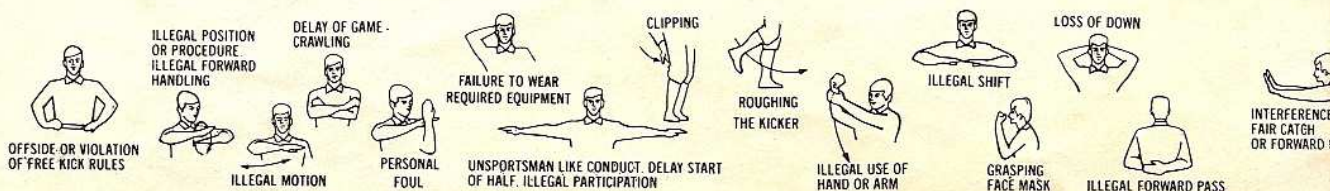

Coaching Staff

Head Coach	Hal Sherbeck	Head Trainer	Bill Chambers
Offensive Line	Glenn Thomas	Assistant Trainers	Clay Mitchell
Defensive Line	Larry MacDuff		Todd Goodman
Defensive Backfield	Al Feola	Team Physician	P.H. McFarland M.D.
Offensive Backs, Ends	Marv Sampson	Resident Team Dr.	M. Tivnon, M.D.
Graduate Assistants	Dell Redfern	Equipment Manager	Norm Perez
	Dan Duncanson	Student Managers	Jeff Gorrall
	Ken Hickerson		Roger Schneider
			Don Charles